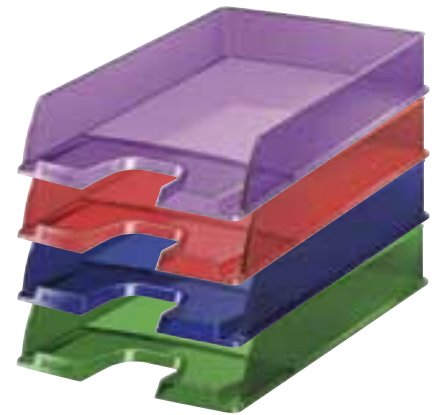

calidad
& PRECIO

Bandeja traslúcida
199€